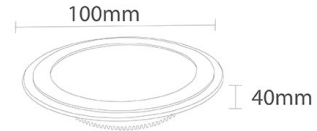

TECHNICAL DATASHEET

LENA-RG 6W

01-07-2020

VT/LENA-RG/6W/SMD/30K/Ø75MM/220V/LED DOWNLIGHT

NOTES

General Informations

Stock Code	2023400
HSC/GTIP Code	9405.10.91.50.00
EAN-13 (Inbox Barcode)	6970233835516
ITF-14 (Outbox Barcode)	26970233835510

Electrical Characteristics

Current Type	AC
Operation Voltage	180-240 Volt
Operation Frequency	50/60 Hertz
Electrical Current	0,027 Amper
Power	6 Watt
Power Factor	>0.5
Luminous Efficiency	90 lumen/Watt
Energy Savings	0,86
Dimmable	No
Electrical Protection Class	Class II

Electrical Component Specifications

Component Fitting Type	Internal Driver
Driver Properties	Isolated
Driver Input Voltage	180-240 Volt
Driver Input Current	0,027 Amper
Driver Output Voltage	70-148 Volt
Driver Output Current	0,115 Amper

Lighting Characteristics

Luminous Flux	540 lumen
Time for 60% of Lumen	<0.5 seconds
Light Beam Angle	120°
Flicker	No
LED Type	SMD

Mechanical Parameters

IP Protection Class	IP20
Switch On/Off Cycle	30000
Lifetime	50000 hours
Body Material	Glass & Aluminum
Body Colour	White
Diffuser Material	Glass
Cut-Hole Sizes	Ø75 millimeter
Product Height	Ø98 millimeter
Product Depth	40 millimeter
Ambient Temperature (Ta)	-10°C<Ta<50°C

Logistic Informations

Outbox Length	510 millimeter
Outbox Width	270 millimeter
Outbox Height	320 millimeter
Outbox Volume	0,04406 m³
Outbox Quantity	40 pieces
Unit Net Weight	0,155 kilogram
Outbox Net Weight	6,2 kilogram
Outbox Gross Weight	8 kilogram